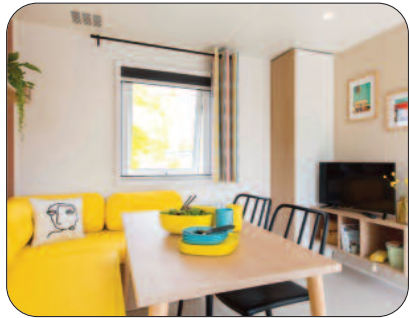

ANCIENNETÉ : 1 AN

- 1 bedroom with a double bed 140 x 190.
- 1 bedroom with 2 single beds 80 x 190.
- Kitchen equipped. Fridge with freezer. Dishwasher.
- Living area. Bathroom. Separated Toilet
- Wooden covered terrace. 2 deckchairs. TV . A/C. AGE : 1 YEAR OLD