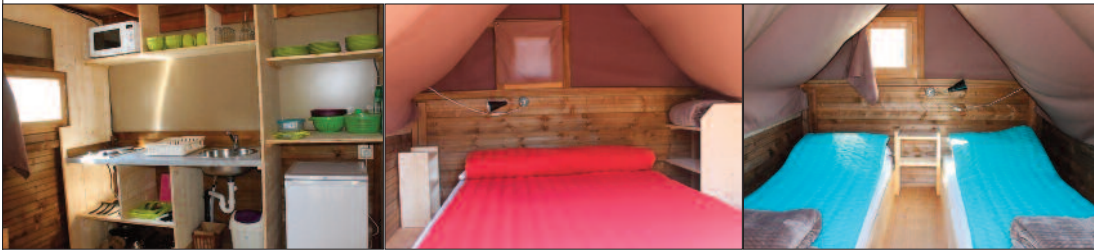

KABANAS MAXI PERCHÉE - MAXI PERCHED KABANAS

POUR 6 PERSONNES - 3 CHAMBRES TENTES PERCHÉES À L'ÉTAGE - 30m² + 10m² DE TERRASSE.

For 6 people - 3 bedroom tents on terrace on roof terrace - 30m² + 10m² terrace.

- 1 chambre : 1 lit double 140 x 190 cm.
- 2 chambres : 2 lits simples 70 x 190 cm.
- Kitchenette avec plaque double de cuisson, kit vaisselle.
- Réfrigérateur table top, micro-ondes, cafetière électrique.
- Salle de bain/douche avec WC.
- Salon de jardin extérieur et 2 chiliennes.
- Ventilateur.
- 1 bedroom : 1 double bed 140 x 190 cm
- 2 bedrooms : 2 single beds 70 x 190 cm
- Kitchenette with double hot plate, 4 stools and a tableware kit.
- Table top fridge, microwave and electric coffee machine.
- Bathroom with toilet.
- Outdoor furniture set and 2 deckchairs.
- Fan.

ANCIENNETÉ : 4 ANS

AGE : 4 YEARS OLD

KABANAS MINI SUR PILOTIS - MINI KABANAS ON STILTS

POUR 4 PERSONNES - 2 CHAMBRES - 21m² + 9m² DE TERRASSE.

For 4 people - 2 bedrooms - 21m² + 9m² terrace.

- 1 Chambre : 1 lit double 140 x 190 cm.
- 1 Chambre : 2 lits simples 80 x 190 cm.
- Kitchenette avec plaque de cuisson, kit vaisselle.
- Réfrigérateur table top, micro-ondes, cafetière électrique.
- Salle de bain avec WC.
- Salon de jardin extérieur et 2 chiliennes.
- Ventilateur.
- 1 Bedroom : 1 double bed 140 x 190 cm
- 1 Bedroom : 2 single beds 80 x 190 cm
- Kitchenette with cooking plate.
- Table top fridge, microwave and electric coffee machine.
- Bathroom with toilet.
- Outdoor furniture set and 2 deckchairs.
- Fan.

ANCIENNETÉ : 4 ANS

AGE : 4 YEARS OLD