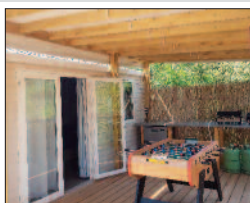

HÉBERGEMENT 1

1 chambre - 2/4 couchages - 18 m²

- 1 chambre lit double 160 x 200 cm.
- Coin repas avec lit d'appoint 130 cm.
- Frigo top
- Salle de bain. WC.
- Clim.

1 bedroom - 2/4 bedding - 18 m²

- 1 bedroom with double bed 160 x 200 cm.
- Dining area with convertible sofa 130 cm.
- Mini fridge freezer.
- Bathroom. WC.
- TV. Air conditioning