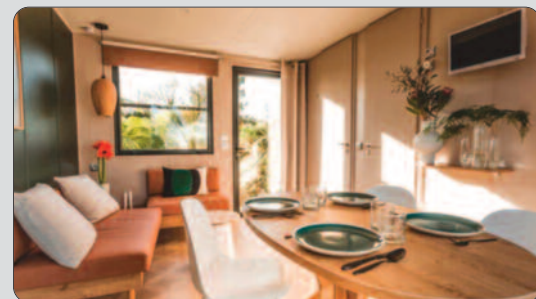

- 1 bedroom with double bed 160 x 200 cm.
- 2 bedrooms with 2 single beds 80 x 190
- Lounge area with sofa
- Open-plan kitchen with gas hob (4 burners).
- Fridge-freezer, dishwasher.
- XL Bathroom with WC.
- Garden furniture and 2 deckchairs. TV, air conditioning.
- Covered wooden terrace
- Jacuzzi for 4 people.s Outdoor plancha